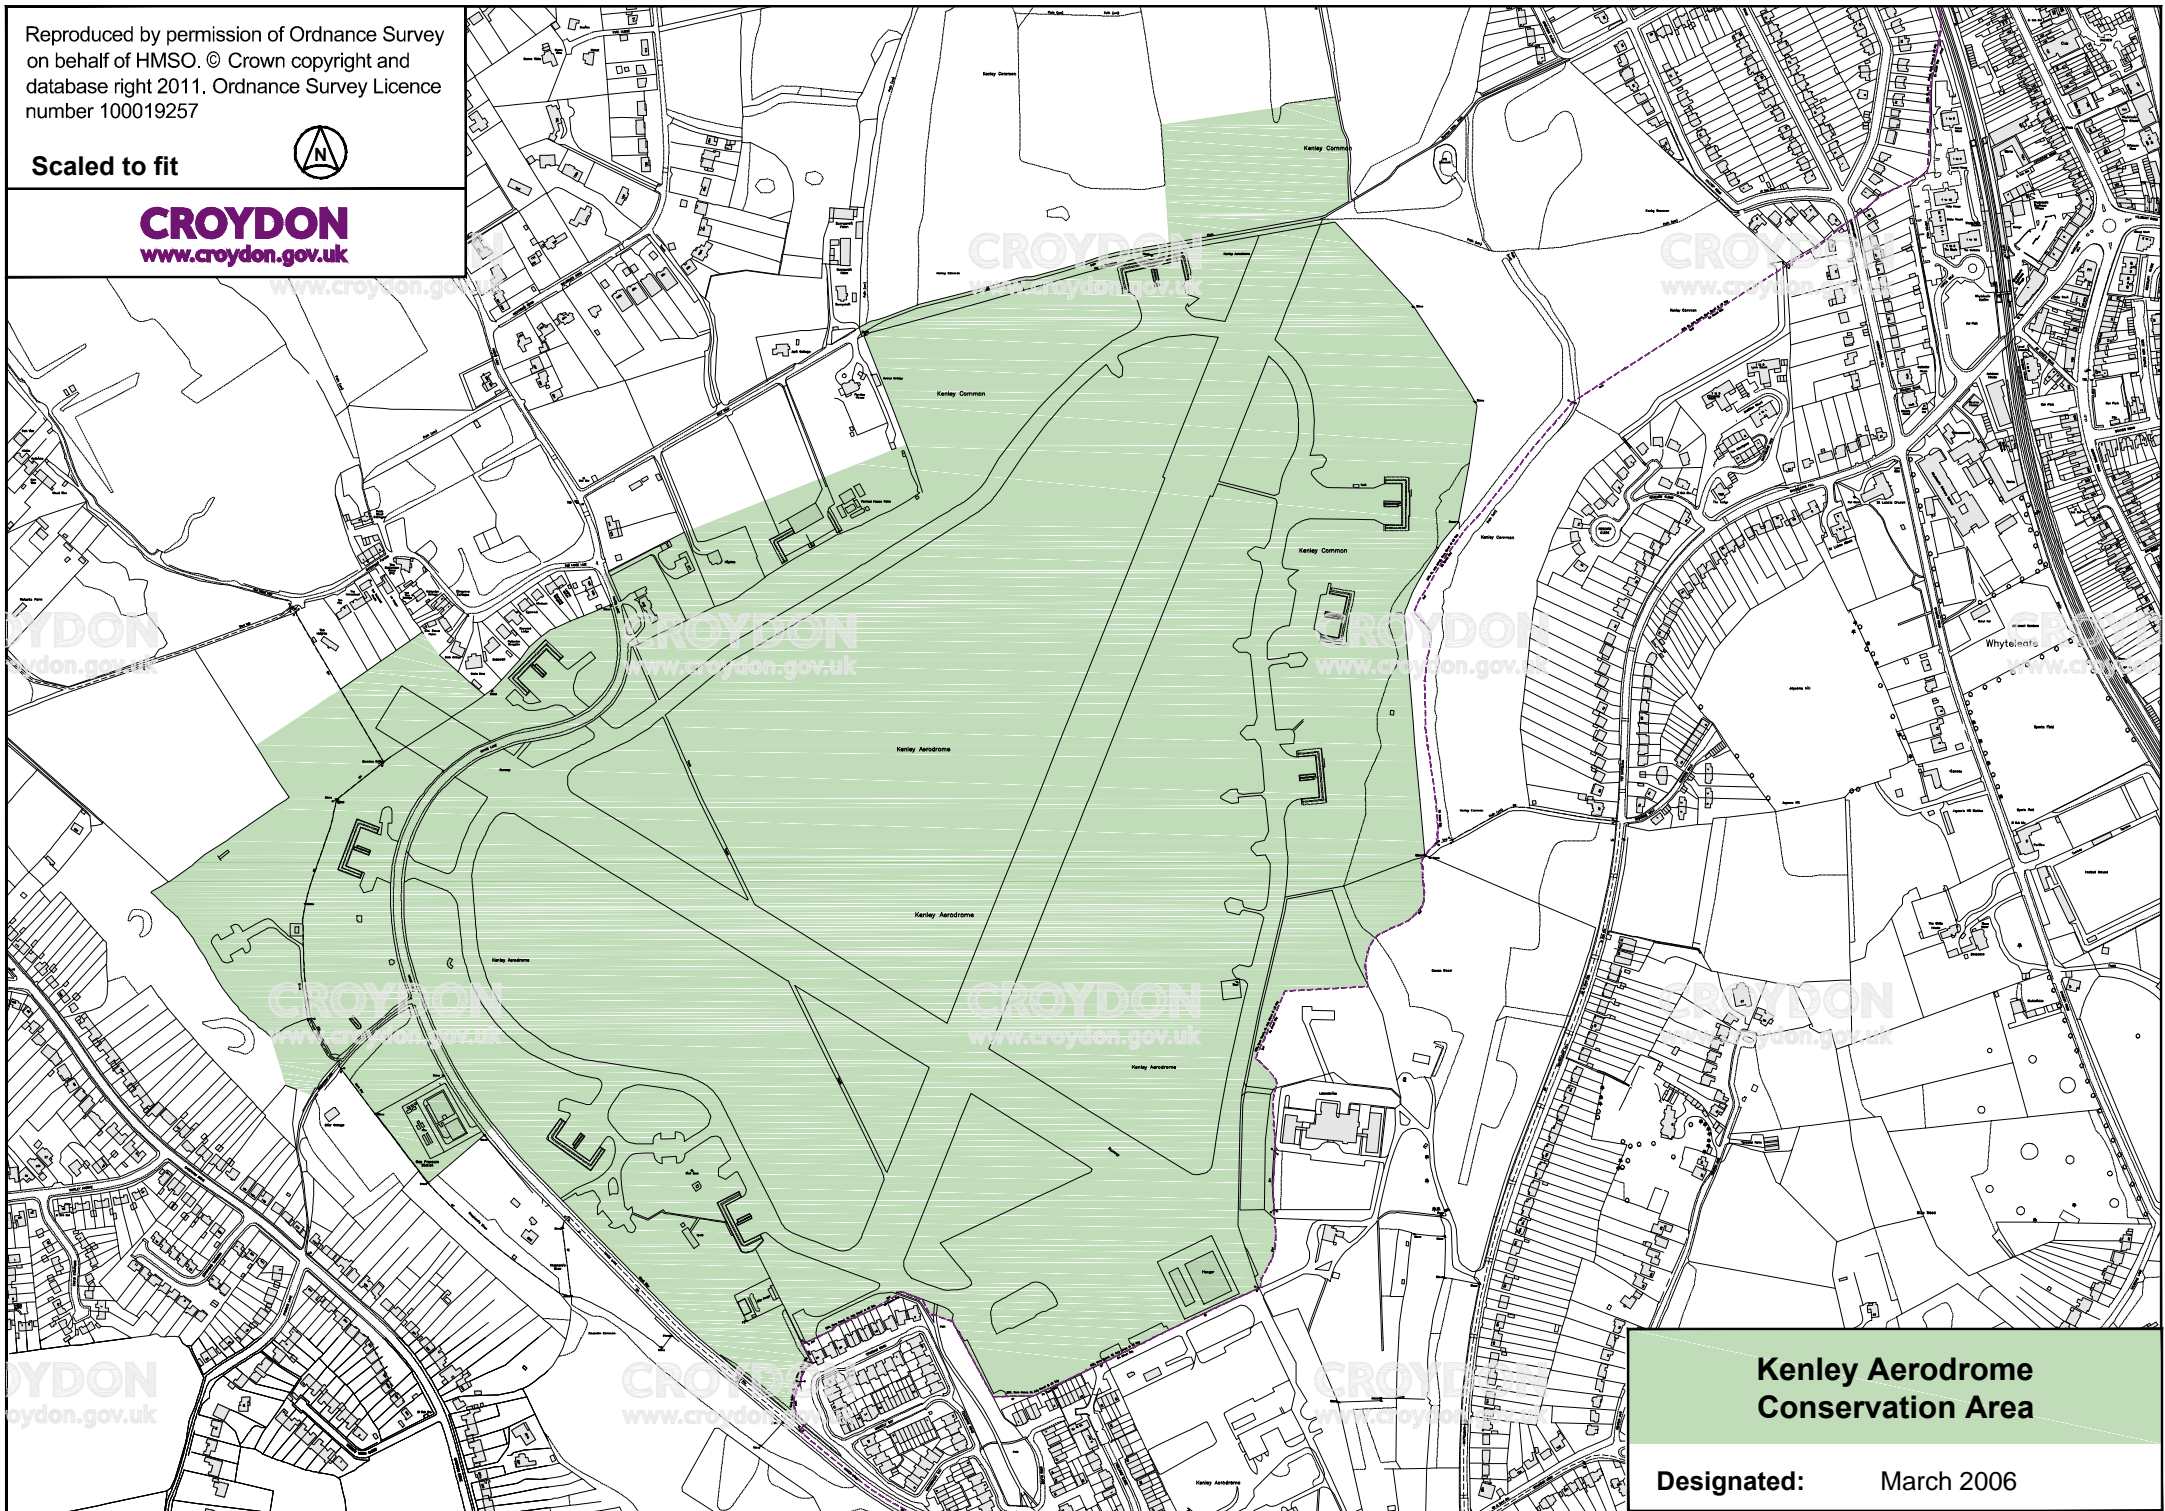

Reproduced by permission of Ordnance Survey on behalf of HMSO. © Crown copyright and database right 2011. Ordnance Survey Licence number 100019257

Scaled to fit

CROYDON
www.croydon.gov.uk

**Kenley Aerodrome
Conservation Area**