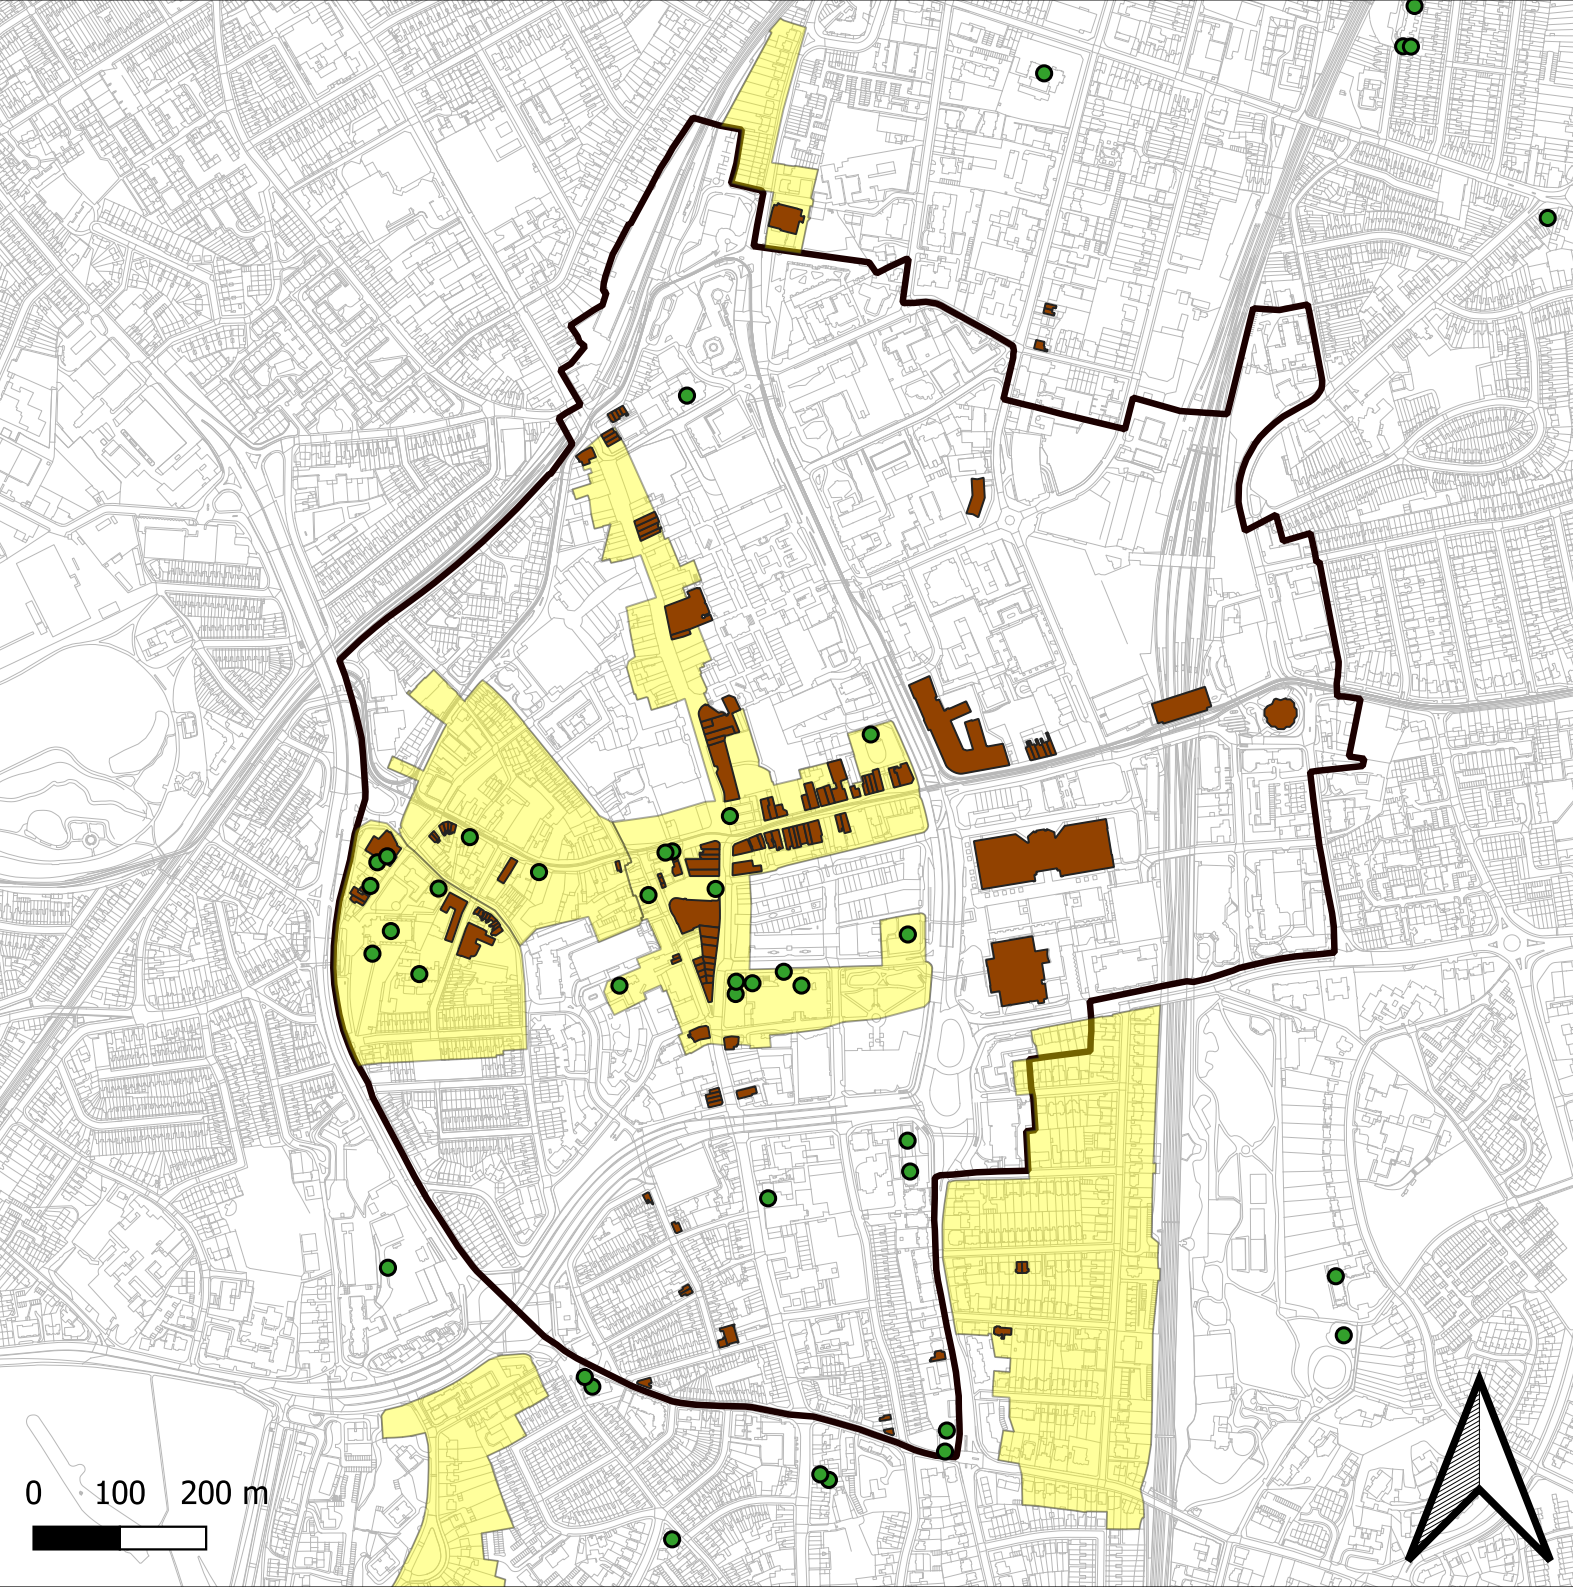

# Croydon Metropolitan Centre Historic Environment

- Statutory Listed Building
- Locally Listed Building
- Conservation Area
- Boundary of Croydon Metropolitan Centre

## Croydon Metropolitan Centre Ground Floor National Multiples

-  National Multiple
-  Boundary of Croydon Metropolitan Centre

0 100 200 m

# Croydon Metropolitan Centre First Floor National Multiples

-  National Multiple
-  Boundary of Croydon Metropolitan Centre

0 100 200 m